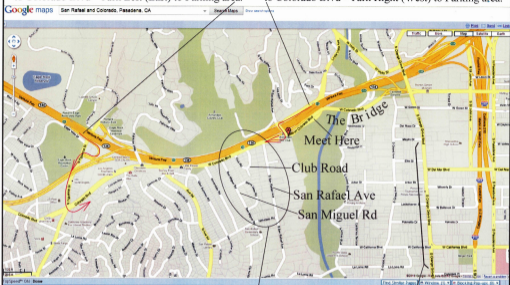

Eastbound 134 - Figueroa Exit - Turn Left (South) to Colorado Blvd - Turn Left (East) to Parking area.

Westbound 134 - San Rafael Exit - Turn Left (South) to Colorado Blvd - Turn Right (West) to Parking area.

1" ~ 1,100'

"Parking" area is street parking.

**\*\* Watch out for temporary TOW AWAY zones \*\***

The "Red Flag" signs are for fires only.

The floats are staged and waiting

along Orange Grove Blvd.

**Foothill Flyers New Year's Morning Tour of the Rose Parade Floats**