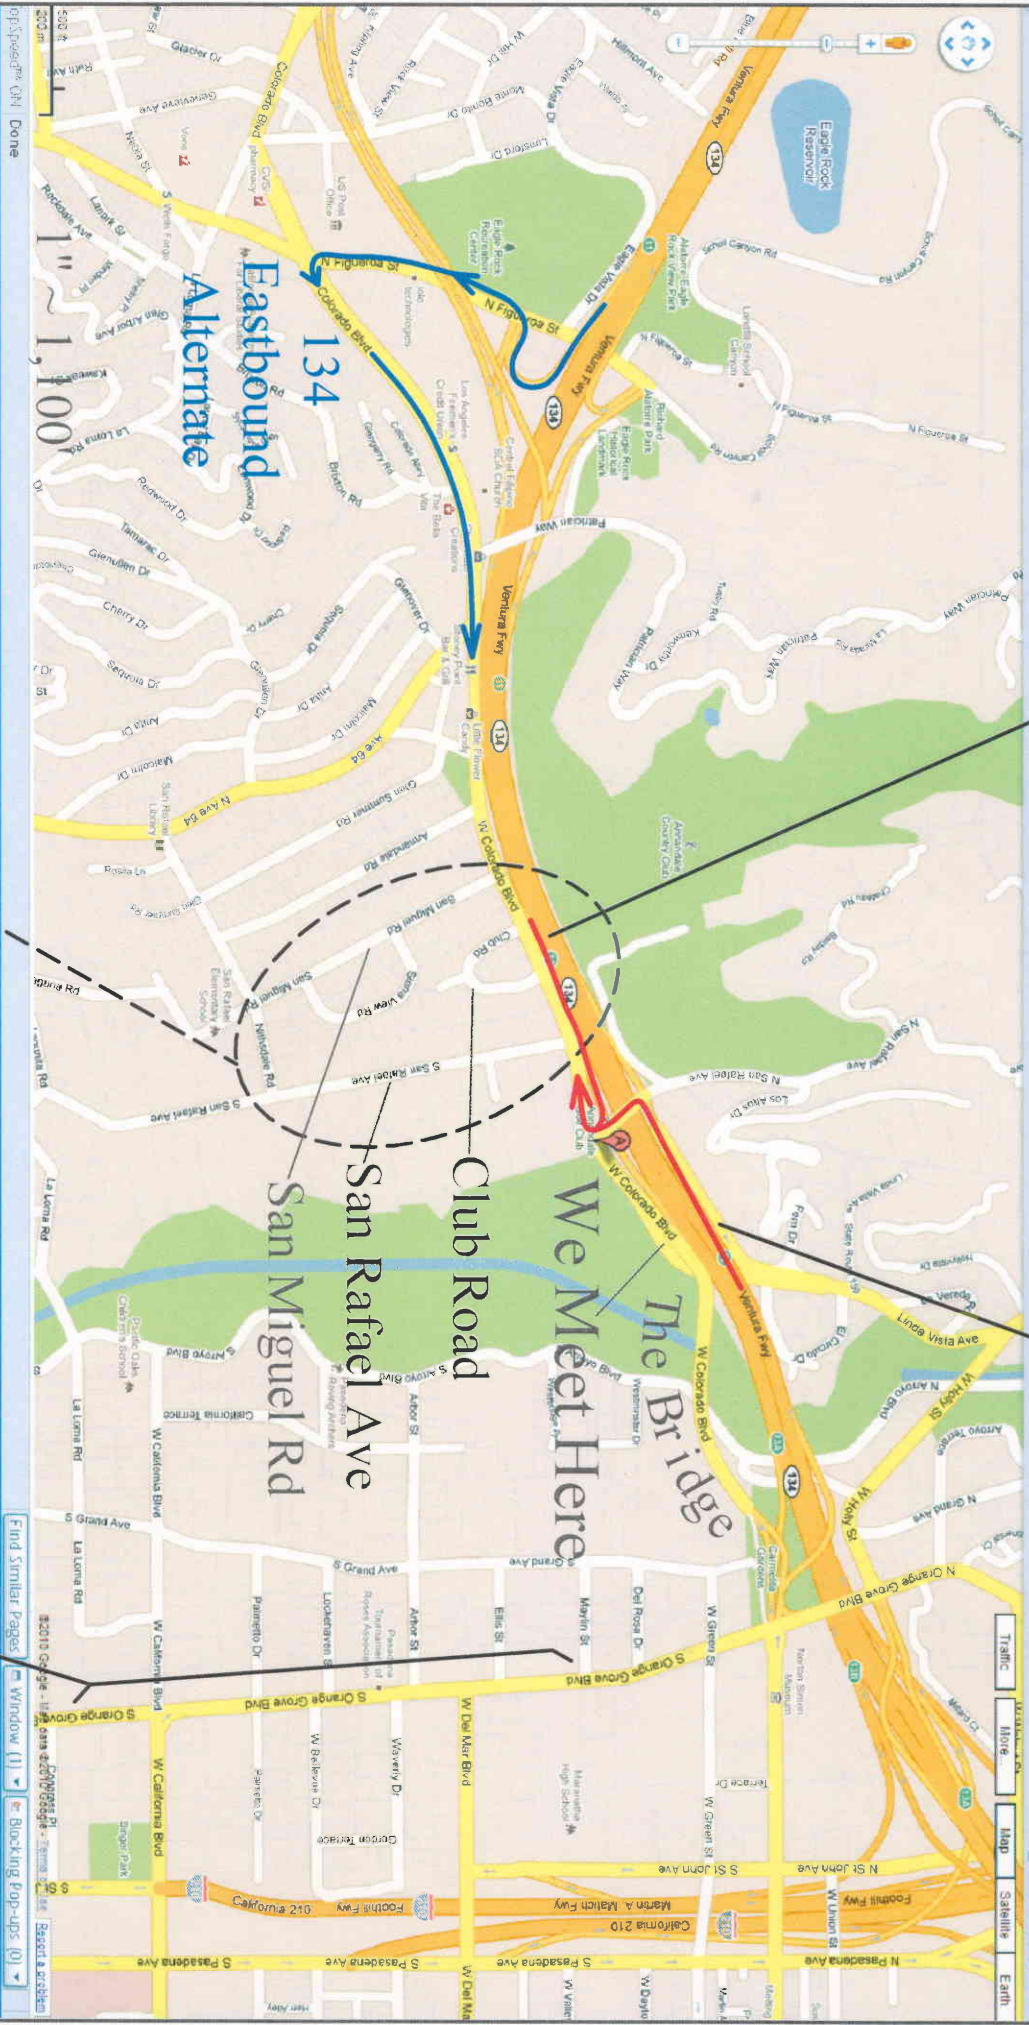

Eastbound 134 - San Rafael Exit - Turn Right (South) to Colorado Blvd - Turn Right (West) to Parking area. **Westbound 134 - San Rafael Exit - Turn Left (South) to Colorado Blvd - Turn Right (West) to Parking area.**

Google maps San Rafael and Colorado, Pasadena, CA

Search Maps Show search options

Print Send Link

"Parking area" is regular street parking.

**** Watch out for No Parking and TOW A WAY zones **** **** The floats are staged and waiting along Orange Grove Blvd.**

Foothill Flyers New Year's Parade-Day Morning Tour of the Rose Parade Floats
Many of us go to a No-Host breakfast afterwards - All who wish to join in are welcome.